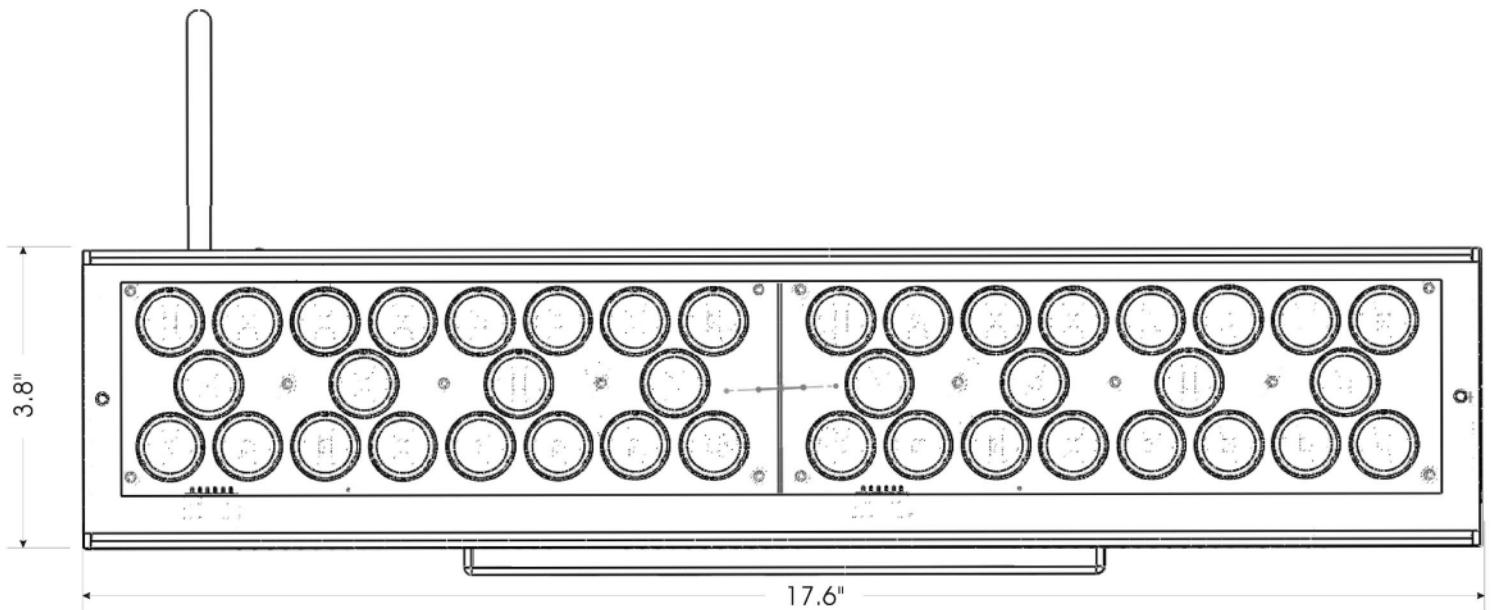

#### Power settings

The PX5-900 has 2 power levels. LP (low power) and FP (full power). LP (low power) mode lowers the brightness by 20% to extend run time for longer events. The LP mode can be toggled on and off by pushing the Auto Program button during power up. LP mode is indicated by blinking LED indicator.

## Dimensions

### Physical Specifications

Length: 17.6 inches  
Width: 2.2 inches  
Height: 3.8 inches (without antenna)

Weight: 8.5 lbs